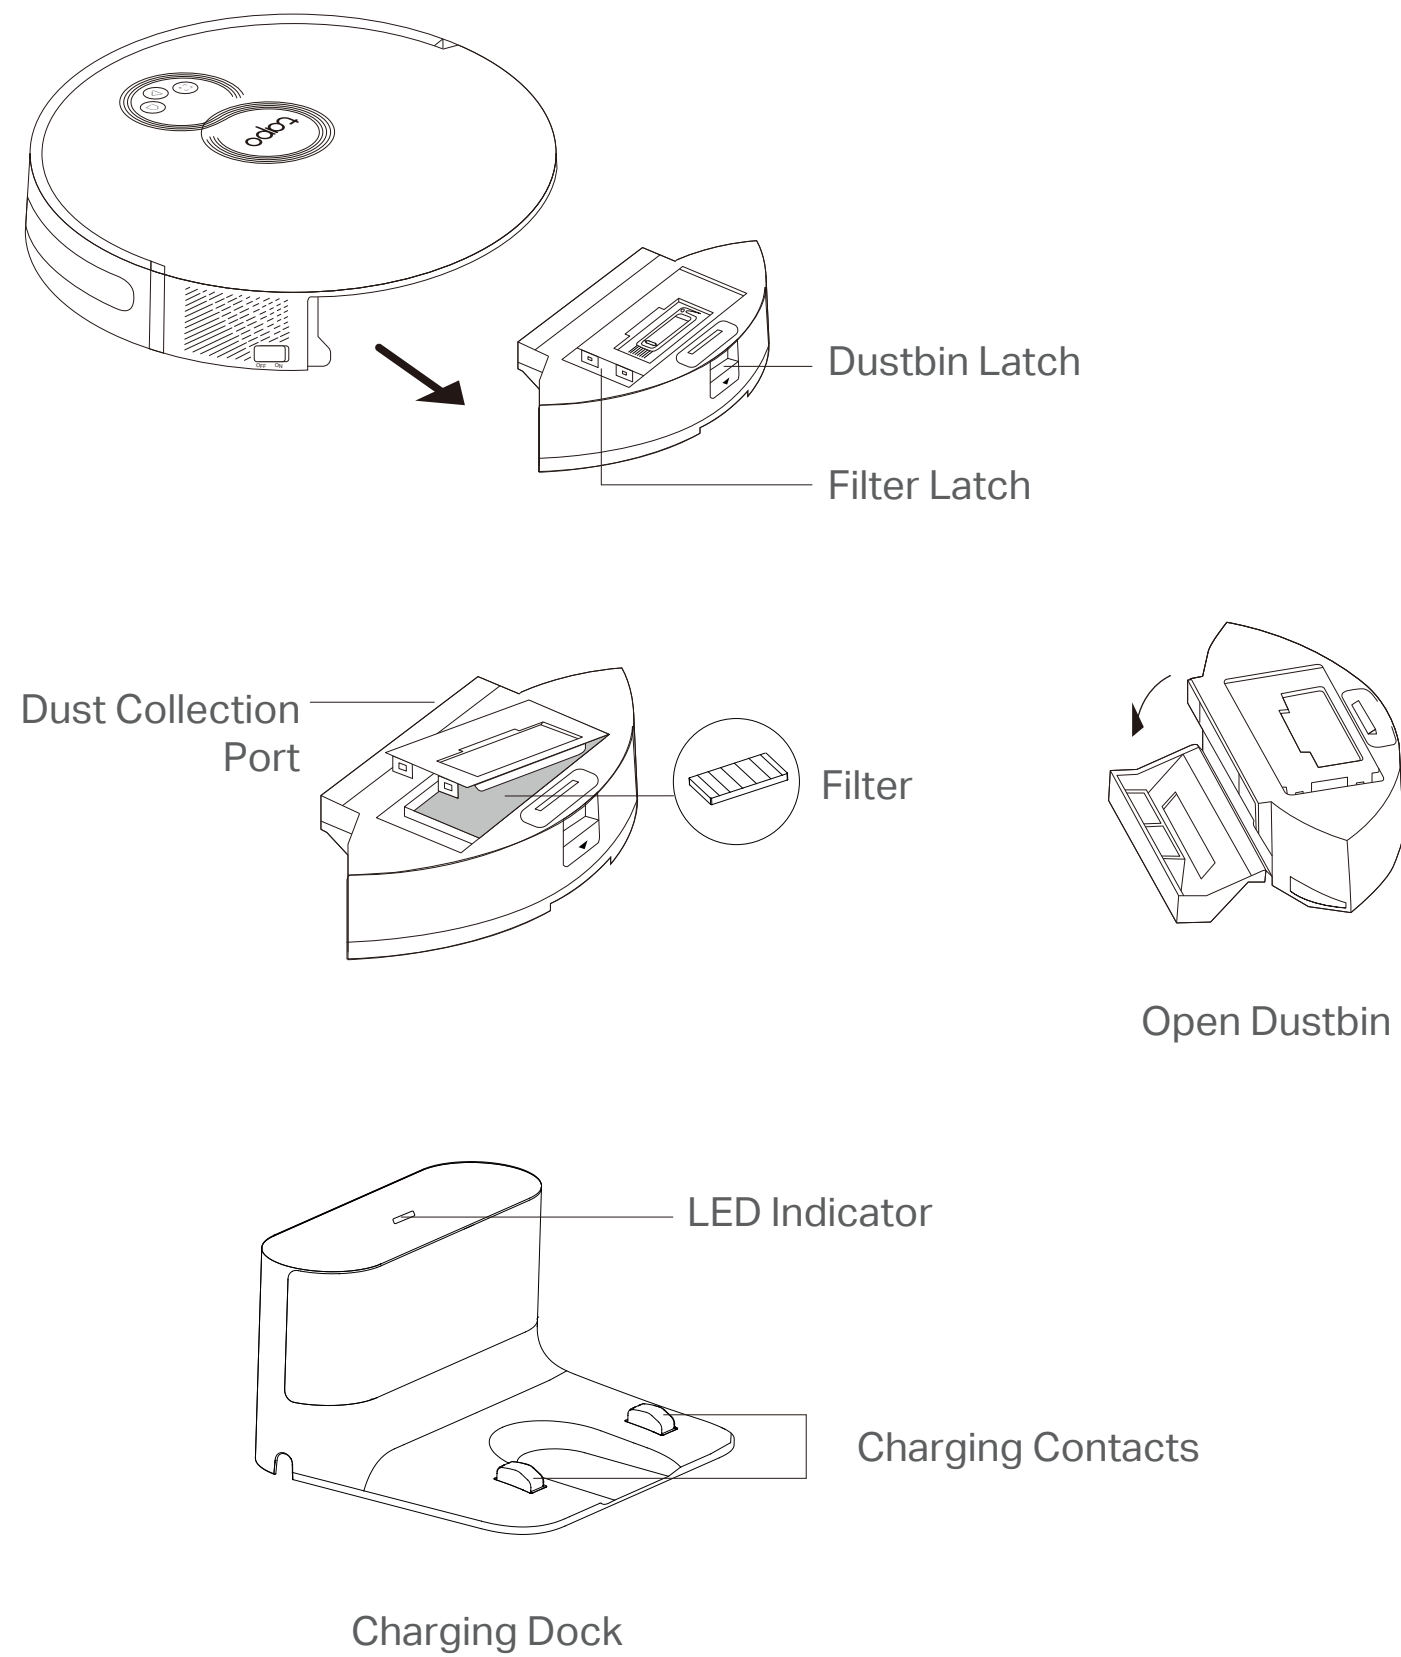

Robot Vacuum

Large 800ml Dustbin

Carries up to 14 days of waste

Highly Efficient Navigation

Reduces missed areas and repeated cleaning

Strong 2000Pa Suction

Easily cleans pet hair, daily messes, and more

Customizable Cleaning

*For the first use, slide the power switch from OFF to ON to turn on.

🏠 Dock

- Return to the dock to charge.

⊞ Child Lock/Spot Cleaning

- Press once: Start spot cleaning.
- Press and hold for 5 seconds: Turn on/off the child lock.

🏠 + ⊞ Combination Button

- Press and hold simultaneously for 5 seconds: Enter setup mode to configure network.
- Press and hold simultaneously for 10 seconds: Restore to factory default settings.

🏠 LED

- Red: Battery level < 20%; Error
- Orange: Battery level between 20% and 80%
- Green: Battery level > 80%

Overview

// Highlights

Strong Suction Power, Low Noise

Four vacuum modes with different levels of suction power meet various cleaning needs. With a maximum suction power of 2000Pa, the Tapo Robot Vacuum is ideal for direct, powerful cleaning for carpets and hard floors.