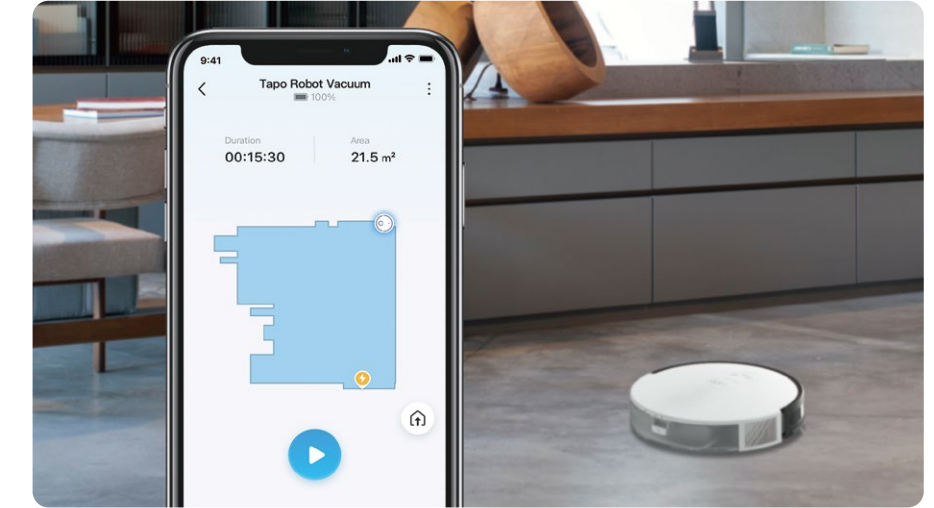

Thin Enough to Slide In

Slides into hard-to-reach areas with ease thanks to its super-slim 7.9 cm / 3.1 in body.

Anti-Drop Protection

Multiple cliff sensors avoid falls down stairs and ledges.

Climbs when Needed

Effortlessly climbs over doorsills and thick carpets under 2 cm / 0.79 in.

Total Control at Your Fingertips

Cleaning made simple. Manage your own cleaning schedule and monitor your robot's status at home or away with the Tapo app.