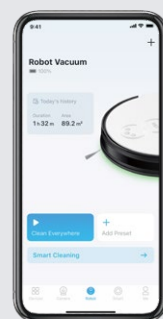

Robot Vacuum

Large 800ml Dustbin

Carries up to 14 days of waste

Highly Efficient Navigation

Reduces missed areas and repeated cleaning

Strong 2000Pa Suction

Easily cleans pet hair, daily messes, and more

Customizable Cleaning

Set schedules, switch cleaning modes, while at home or away

App Control

Tapo RV10 Lite

// Overview

Robot Vacuum

▶ Power/Clean

- Press once: Start/pause cleaning.
- Press and hold for 5 seconds: Turn on/off the robot vacuum.

*For the first use, slide the power switch from OFF to ON to turn on.

🏠 Dock

- Return to the dock to charge.

⊞ Child Lock/Spot Cleaning

- Press once: Start spot cleaning.
- Press and hold for 5 seconds: Turn on/off the child lock.